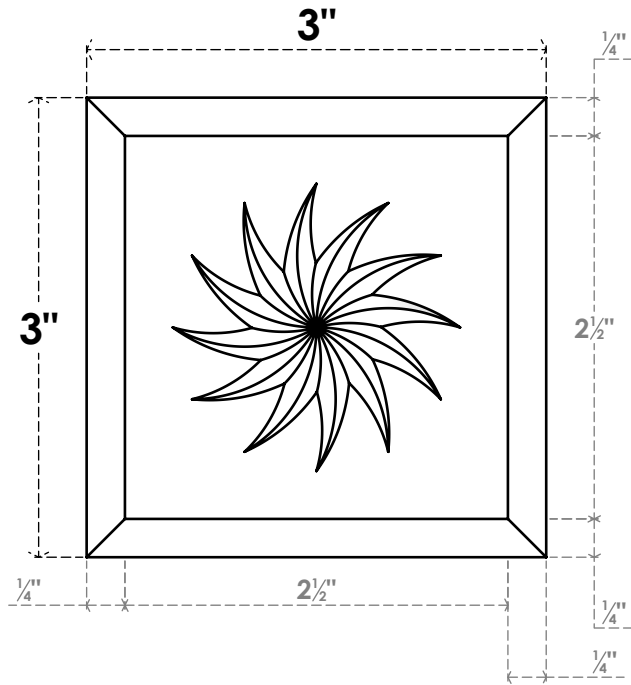

ROSP030X030X050SDG13

3"W X 3"H X 1/2"P STANDARD SEDGWICK SPIRAL ROSETTE WITH BEVELED EDGE, ARCHITECTURAL GRADE PVC

FRONT

SIDE

EKENA MILLWORK
2300 WEST MAIN ST.
CLARKSVILLE, TX 75426
TOLL FREE: 866-607-0453
WWW.EKENAMILLWORK.COM