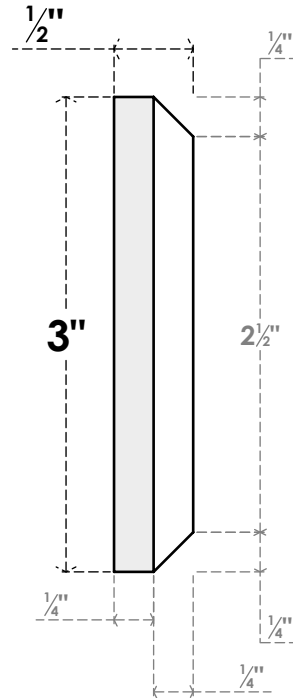

ROSP030X030X050SDG13

3"W X 3"H X 1/2"P STANDARD SEDGWICK SPIRAL ROSETTE WITH BEVELED EDGE, ARCHITECTURAL GRADE PVC

FRONT

SIDE

EKENA MILLWORK
2300 WEST MAIN ST.
CLARKSVILLE, TX 75426
TOLL FREE: 866-607-0453
WWW.EKENAMILLWORK.COM

NOTES

1. INSTALLATION TO BE COMPLETED IN ACCORDANCE WITH MANUFACTURER'S SPECIFICATIONS.
2. DRAWING MAY NOT BE TO SCALE
3. THIS DRAWING IS INTENDED FOR DESIGN AND PLANNING PURPOSES ONLY.
4. ALL INFORMATION CONTAINED HEREIN WAS CURRENT AT THE TIME OF DEVELOPMENT BUT MUST BE REVIEWED AND APPROVED BY THE PRODUCT MANUFACTURER TO BE CONSIDERED ACCURATE.
5. ARCHITECTURAL GRADE PVC PRODUCTS ARE MADE FROM EXPANDED CELLULAR PVC AND COME NATURALLY WHITE BUT MAY BE PAINTED